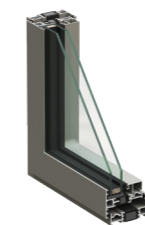

Classic

External