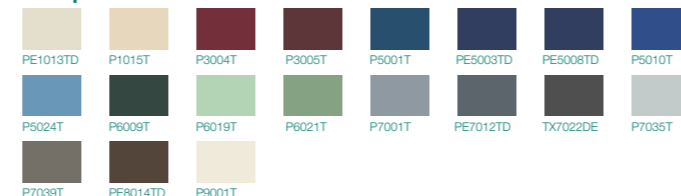

A new generation of windows that successfully combines four key elements:

+ DESIGN + PERFORMANCE + SAFETY + DURABILITY

We present Casement by QFORT®

Casement by QFORT® Aluminium windows are designed to open outward, hinged at the top or side, or to be fixed.

We meet the most demanding quality standards and tests

QFORT is ISO 9001, ISO 14001 and ISO45001 certified regarding quality. The certificates for QFORT products are issued by the Independent German Institute IFT Rosenheim, recognized at European level.

Casement
70/79mm frame depth
2 tightness gaskets
Additional thermal break insulation
Glazing package width: between 24mm and 44mm
Thickness of the profiles exterior wall $\geq 1.6\text{mm}$
AWW Test (Air-Water-Wind) A*4 E*1200 V*CE2400
$U_w = 1,0 \text{ W/m}^2\text{K}$ for a glazing package with 3 glazing sheets with $U_g = 0,5 \text{ W/m}^2\text{K}$ The U_w value is calculated for a standard window of 1438x1330mm.

Aluminium profile colour palette

Group 1 - Standard colours

Group 2 - Custom colours