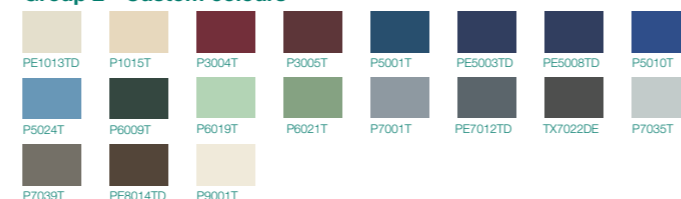

Whether it's at home, in a restaurant, shop, or cafe, the **BiFold Plus** folding system combines functionality and design, for your comfort, in all its configurations.

Aluminium profile colour palette

Group 1 - Standard colours

Group 2 - Custom colours

Group 2 - Special colours and decorative finishes

Group 3 - Anodized imitation colours

Group 3 - Timber effect colours

Group 4

Learn more about QFORT Windows & Doors, available through our official Partner, Sherborne Windows.