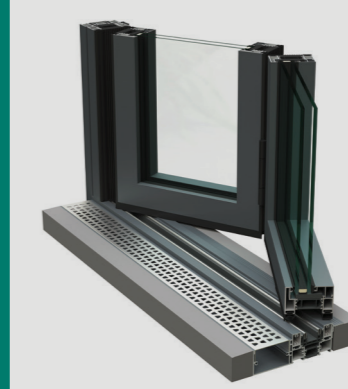

Outward opening

Inward opening

- ▣ Easy to use

Handle on the main sash

Handle on the secondary sash

EMBEDDED THRESHOLD AND WATER GUTTER

- ▣ Embedded threshold+sash assembly is 69,5 mm
- ▣ It is provisioned with a professional system for water drainage with gutter