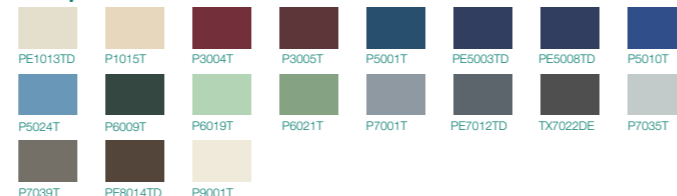

**Panorama** by QFORT brings natural light into your house, placing you in the front row of the spectacular outside show.

**Aluminium profile colour palette**

**Group 1 - Standard colours**

**Group 2 - Custom colours**

**Group 2 - Special colours and decorative finishes**

**Group 3 - Anodized imitation colours\***

Approx. C0 Anodized  
Approx. C32 Anodized

**Group 3 - Timber effect colours\***

**Group 4\***

\*Not available for 90° angle and 3-rail frame constructions.