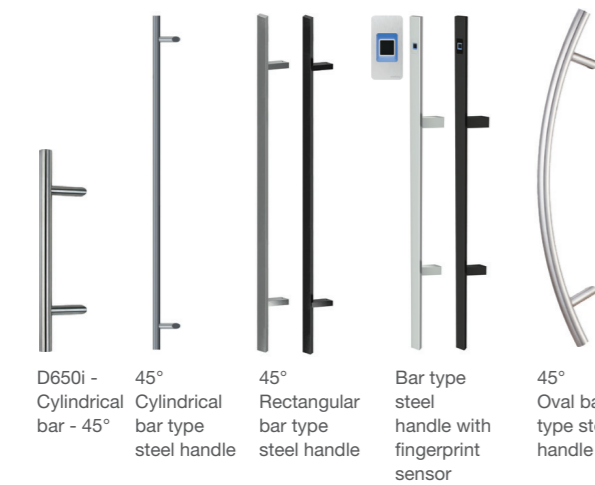

PULL-BAR HANDLES, ROSETTES ON THE EXTERIOR SIDE OF THE DOOR

Different heights available

Oval rosette Standard SECURIO 2

Rectangular rosette

Safety oval rosette

Manual closing

SECURIO 1

5 LOCKING POINTS 2 HOOKS TYPE PARROT BEAK
1 central lock and 2 combined locks:
3 counter-strikes + 2 hooks type parrot beak

By rotating the key, the various safety points close