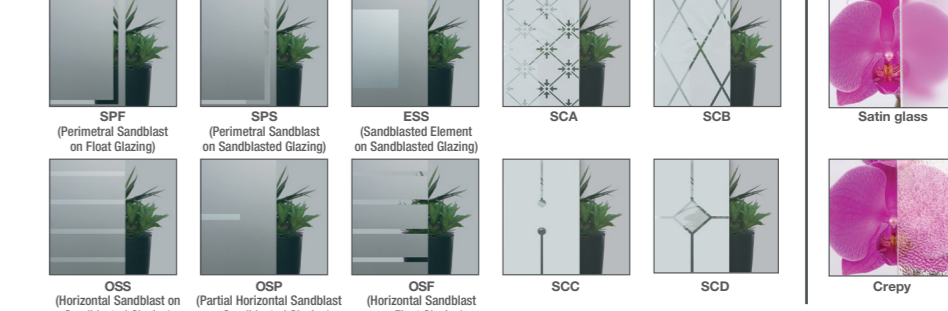

GLAZING MODELS WITH SANDBLASTED ELEMENTS

DEPENDING ON PANEL MODELS