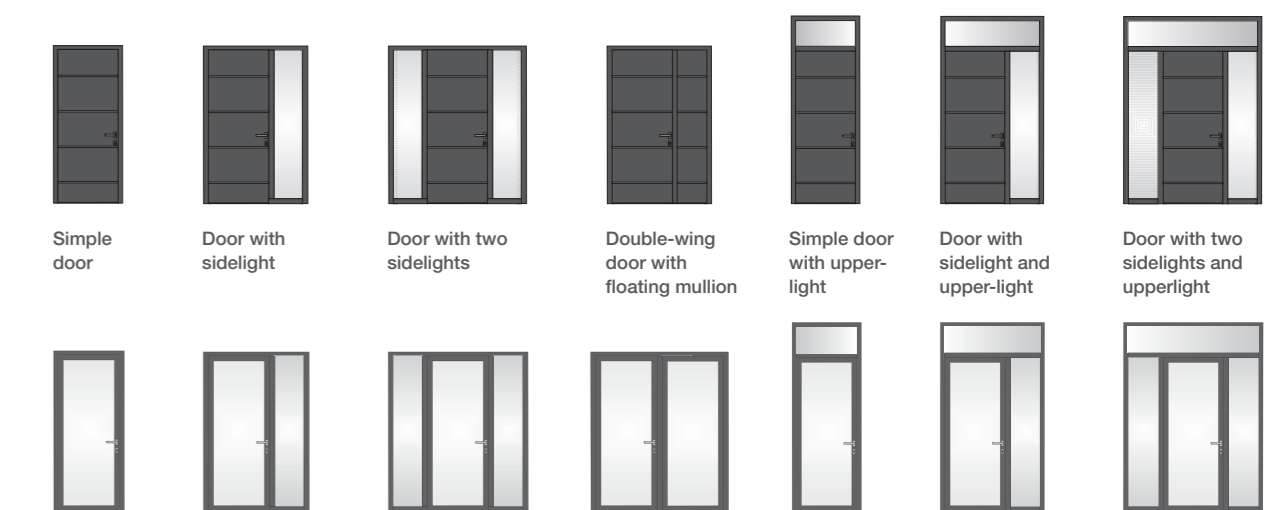

Entrance door configurations

DEPENDING ON THE ENTRANCE STYLE AND YOUR NEEDS, YOU CAN CHOOSE A DOOR WITH PANEL OR WITH GLAZING, WITH OR WITHOUT SIDELIGHT.

AN IDEAL SOLUTION FOR MORE LIGHT.

Equipped for a reinforced insulation Air | Water | Wind

- **Extra plain threshold** 20mm - 3 insulating gaskets
- **3D Hinges** For an optimal compression of the gaskets
- **Two Aluminum boards** from 1,5 to 2mm or glazing with superior SP10 insulation
- **Insulating panels** of 44mm for the BASIC range, 81mm for PREMIUM
- **Thermal and acoustic shield** thanks to an insulating foam integrated in the making of our products.