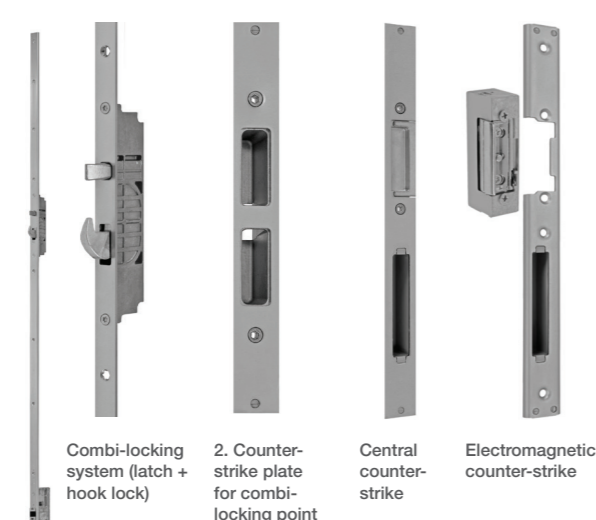

Internal / external opening double handles