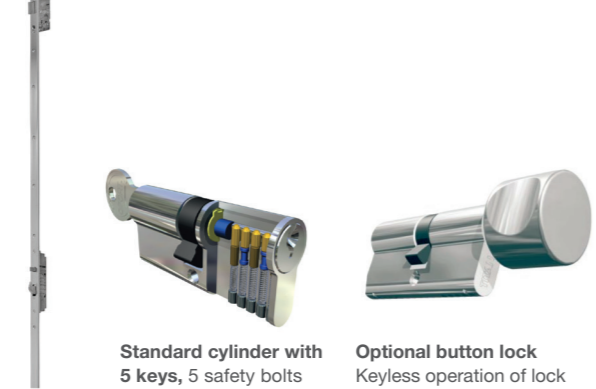

Combi-locking system (latch + hook lock)

2. Counter-strike plate for combi-locking point

Central counter-strike

Electromagnetic counter-strike

Standard cylinder with 5 keys, 5 safety bolts

Optional button lock Keyless operation of lock