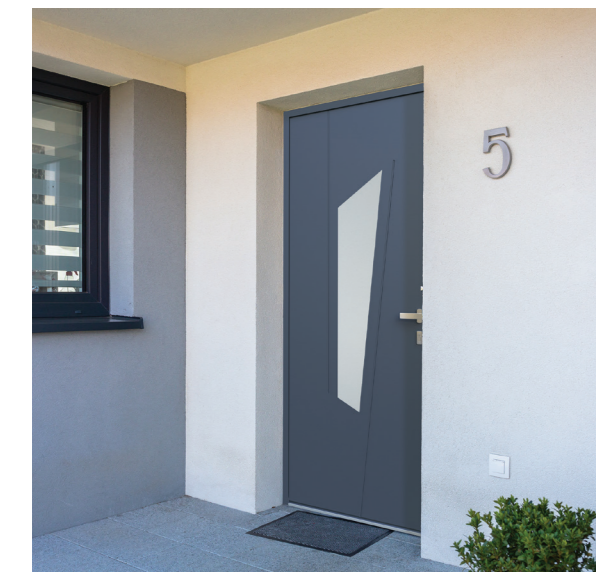

KAIROX RD
Stainless Steel

KAIROX CD
Stainless Steel

Oval rosette Standard SECURIO 2

Rectangular rosette

Safety oval rosette