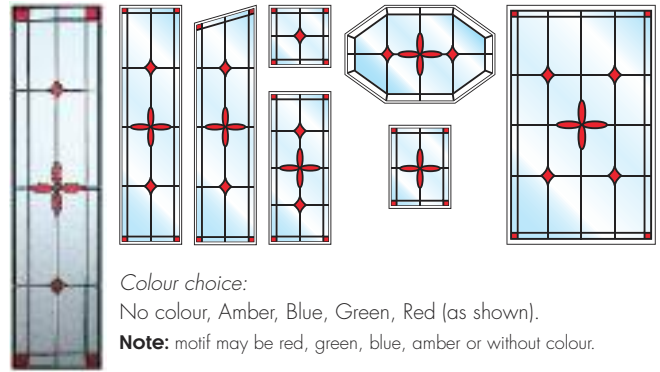

Note: Certain glazing designs may not be practical on some door styles depending on the actual size of the door blade, particularly on small narrow doors. Colours and designs shown in this brochure are intended as a guide only, for samples contact your showroom.

Bevel

Colour choice:

No colour, Amber, Blue, Green, Red (as shown).

Note: corners may be red, green, blue, amber or without colour.

Daisy

Colour choice:

No colour, Amber, Blue, Green, Red (as shown).

Note: motif may be red, green, blue, amber or without colour.

Bloom

Colour choice:

No colour, Amber & Blue, Green & Red (as shown).

Note: when blue and amber is ordered all areas shown green become blue. All red areas become amber.

Heart

Colour choice:

No colour, Amber & Blue, Green & Red (as shown)