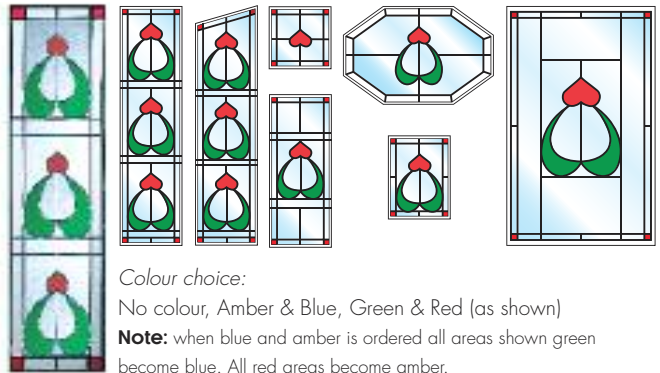

Bloom

Colour choice:

No colour, Amber & Blue, Green & Red (as shown).

Note: when blue and amber is ordered all areas shown green become blue. All red areas become amber.

Heart

Colour choice:

No colour, Amber & Blue, Green & Red (as shown)