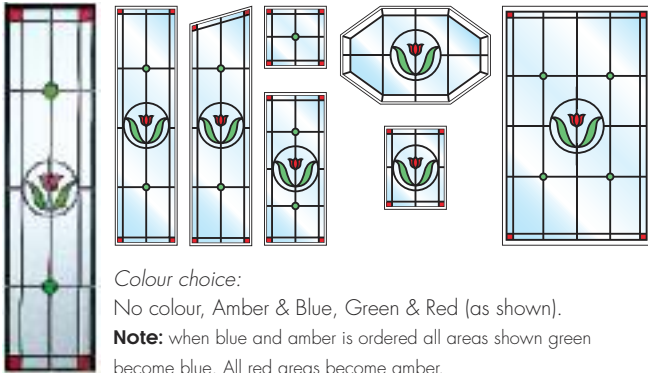

Bevel

Colour choice:

No colour, Amber, Blue, Green, Red (as shown).

Note: corners may be red, green, blue, amber or without colour.

Daisy

Colour choice:

No colour, Amber, Blue, Green, Red (as shown).

Note: motif may be red, green, blue, amber or without colour.

Bloom

Colour choice:

No colour, Amber & Blue, Green & Red (as shown).

Note: when blue and amber is ordered all areas shown green become blue. All red areas become amber.

Heart

Colour choice:

No colour, Amber & Blue, Green & Red (as shown)