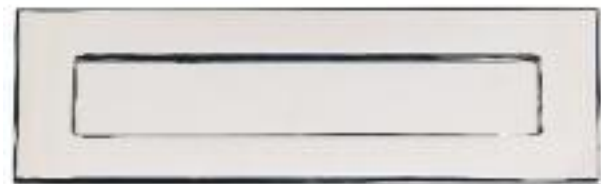

**HINTON
DOOR HANDLE**

**DOCTOR'S
DOOR KNOCKER**

**SLIM ART DECO
DOOR KNOCKER**

**ART DECO
DOOR KNOBS**

90mm rose to fit mid rails only.
50mm rose to fit mullions.

**BLACKSMITH TRADITIONAL
LETTERBOX**

Polished Nickel