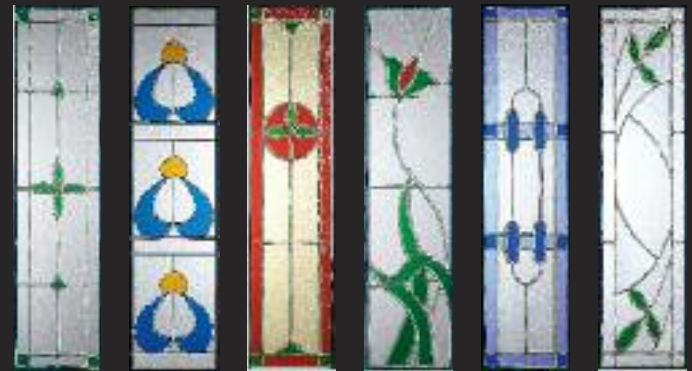

Daisy   Heart   Leaf   Tiffany   Vine   Willow

Our stained glass designer, Alan Baker, first established his stained glass studio in Oxford in 1987. He has since undertaken a variety of work in stained glass for architects, church authorities, civic buildings and also private commissions, creating original designs and reproducing traditional designs. His work also includes lecturing on the history of stained glass for the University of Oxford.