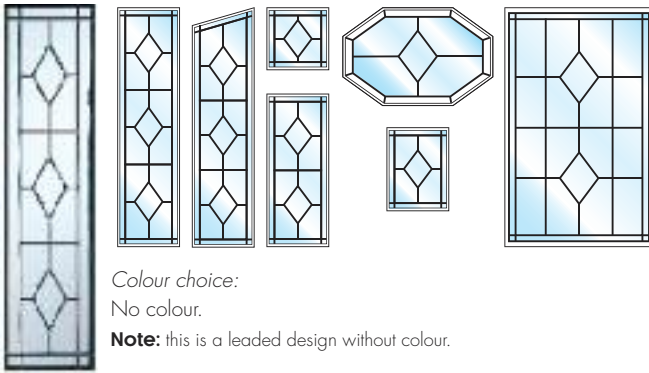

Queen Anne

Colour choice:
No colour.

Note: this is a leaded design without colour.