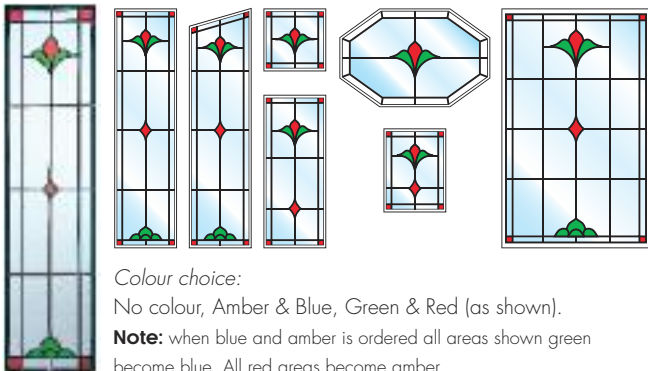

Classic

Colour choice:

No colour, Amber & Blue, Green & Red (as shown).

Note: when blue and amber is ordered all areas shown green become blue. All red areas become amber.