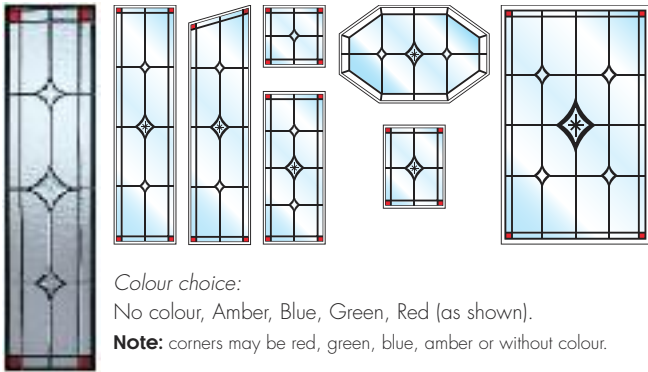

DECORATIVE GLAZING *Options*

A selection of glazing options based on authentic Victorian stained glass motifs has been uniquely commissioned for our range. These may be selected in a variety of colour finishes to complement your timber front door, or add character to the fanlights of your timber windows. Our standard range is manufactured as double glazed units with UV resistant coloured polyester films applied to the outer pane.

Note: Certain glazing designs may not be practical on some door styles depending on the actual size of the door blade, particularly on small narrow doors. Colours and designs shown in this brochure are intended as a guide only, for samples contact your showroom.

Bevel

Colour choice:

No colour, Amber, Blue, Green, Red (as shown).

Note: corners may be red, green, blue, amber or without colour.