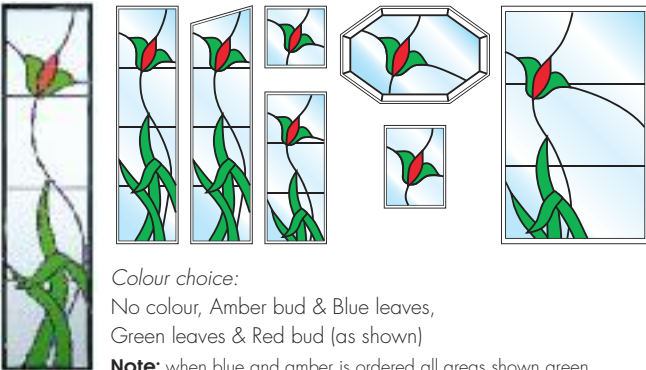

Leaf

Colour choice:

No colour, Amber, Blue, Green (as shown), Red.

Queen Anne

Colour choice:
No colour.

Note: this is a leaded design without colour.

Tiffany

Colour choice:
No colour, Amber bud & Blue leaves,
Green leaves & Red bud (as shown)

Note: when blue and amber is ordered all areas shown green become blue. All red areas become amber.

Vine

Colour choice:
No Colour, Light Blue & Dark Blue,
Light Green & Dark Green (as shown).

Note: when Light Blue and Dark Blue is ordered, all areas shown dark green become dark blue. All light green areas become light blue.