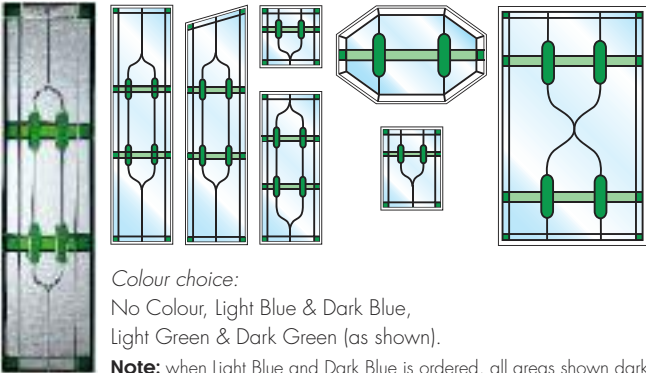

Leaf

Colour choice:

No colour, Amber, Blue, Green (as shown), Red.

Queen Anne

Colour choice:
No colour.

Note: this is a leaded design without colour.

Tiffany

Colour choice:
No colour, Amber bud & Blue leaves,
Green leaves & Red bud (as shown)

Note: when blue and amber is ordered all areas shown green become blue. All red areas become amber.

Vine

Colour choice:
No Colour, Light Blue & Dark Blue,
Light Green & Dark Green (as shown).

Note: when Light Blue and Dark Blue is ordered, all areas shown dark green become dark blue. All light green areas become light blue.